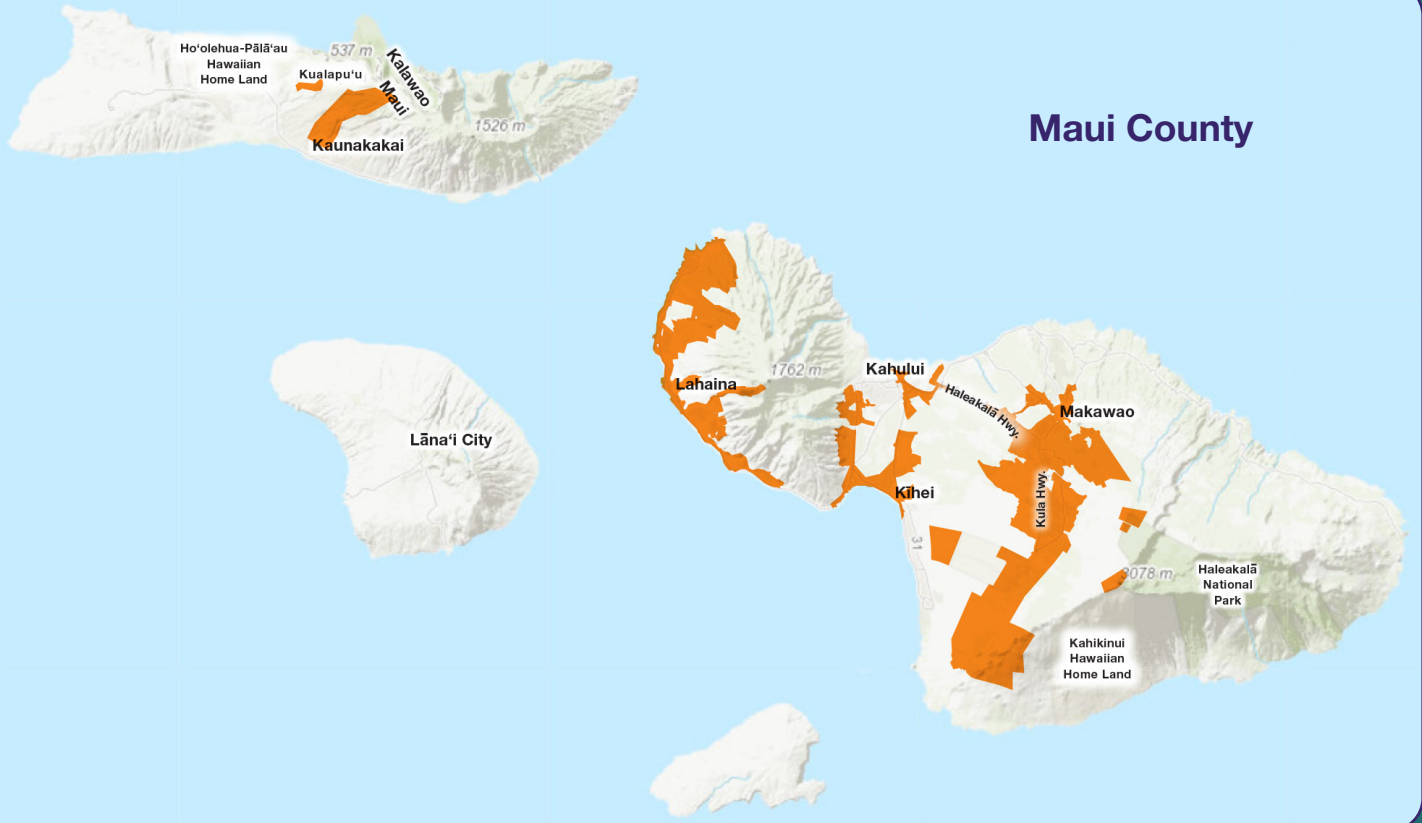

hawaiianelectric.com/MedicalNeedsAlerts

PSPS Maps:

hawaiianelectric.com/PSPSmaps

PSPS Hotline:

1-844-483-8666 toll free

PSPS Maps

We've identified specific areas on each island that have high wildfire risk and may be subject to PSPS. The areas were developed with information on fire history, wind data, vegetation, evacuation routes and the location of Hawaiian Electric infrastructure.

Below you will find the maps for each island with the PSPS areas highlighted. Lāna'i does not have any initial PSPS areas designated for that island.

PSPS Estimated Outage Areas

Hawaiian Electric

Maui County