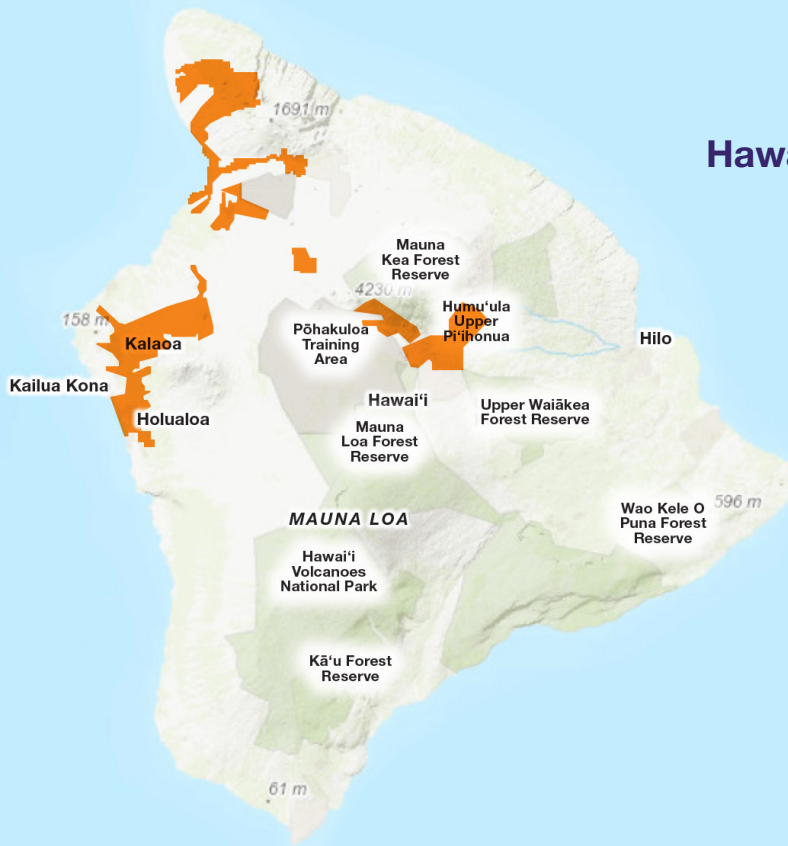

Hawai'i Island

PSPS Estimated Outage Areas

Hawaiian Electric