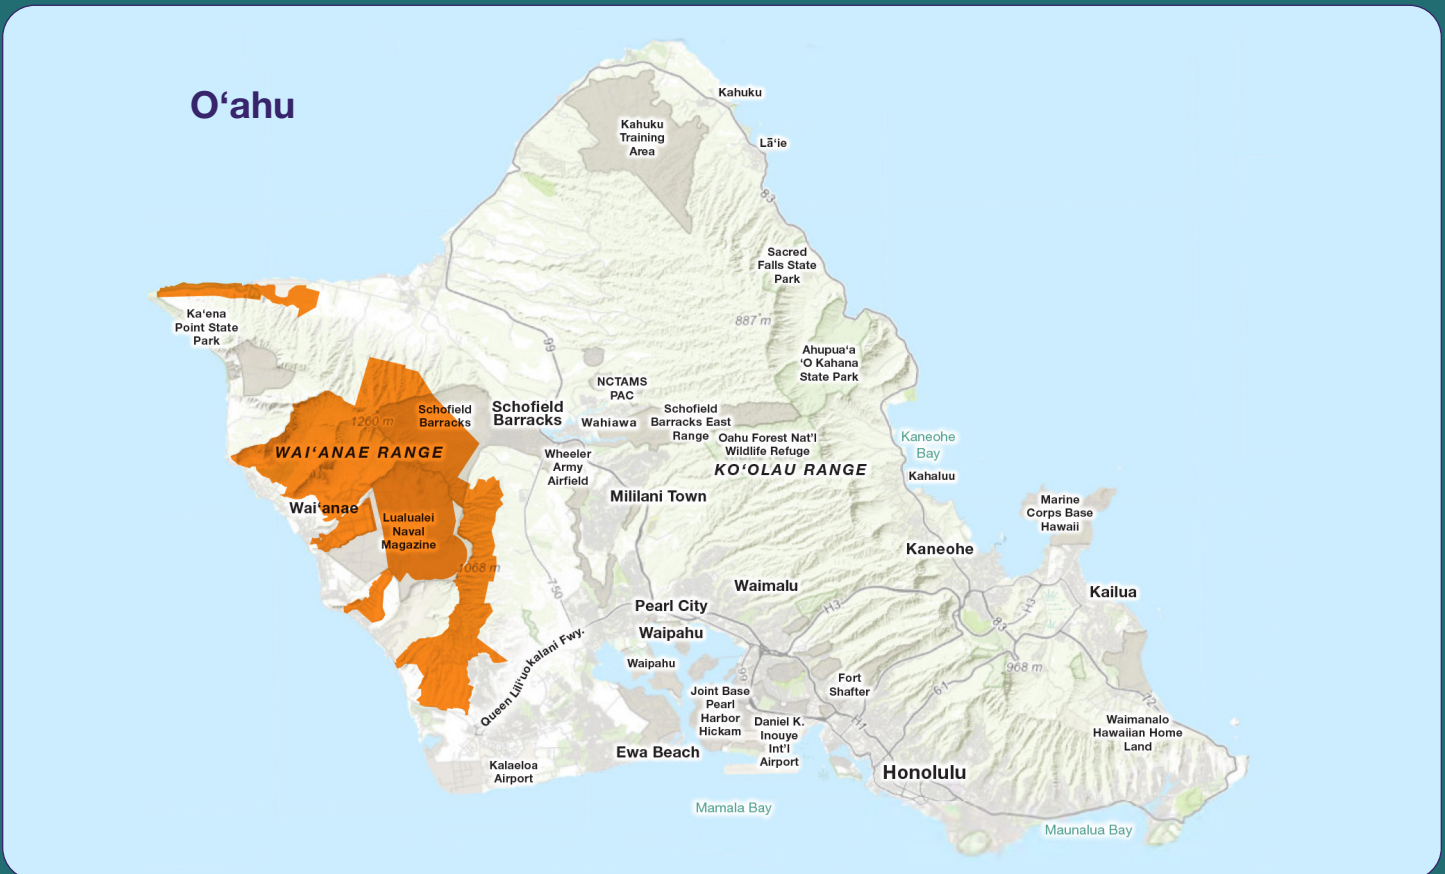

hawaiianelectric.com/MedicalNeedsAlerts

PSPS Maps:

hawaiianelectric.com/PSPSmaps

PSPS Hotline:

1-844-483-8666 toll free

PSPS Maps

We've identified specific areas on each island that have high wildfire risk and may be subject to PSPS. The areas were developed with information on fire history, wind data, vegetation, evacuation routes and the location of Hawaiian Electric infrastructure.

Below you will find the maps for each island with the PSPS areas highlighted. Lāna'i does not have any initial PSPS areas designated for that island.

PSPS Estimated Outage Areas

Hawaiian Electric

Maui County