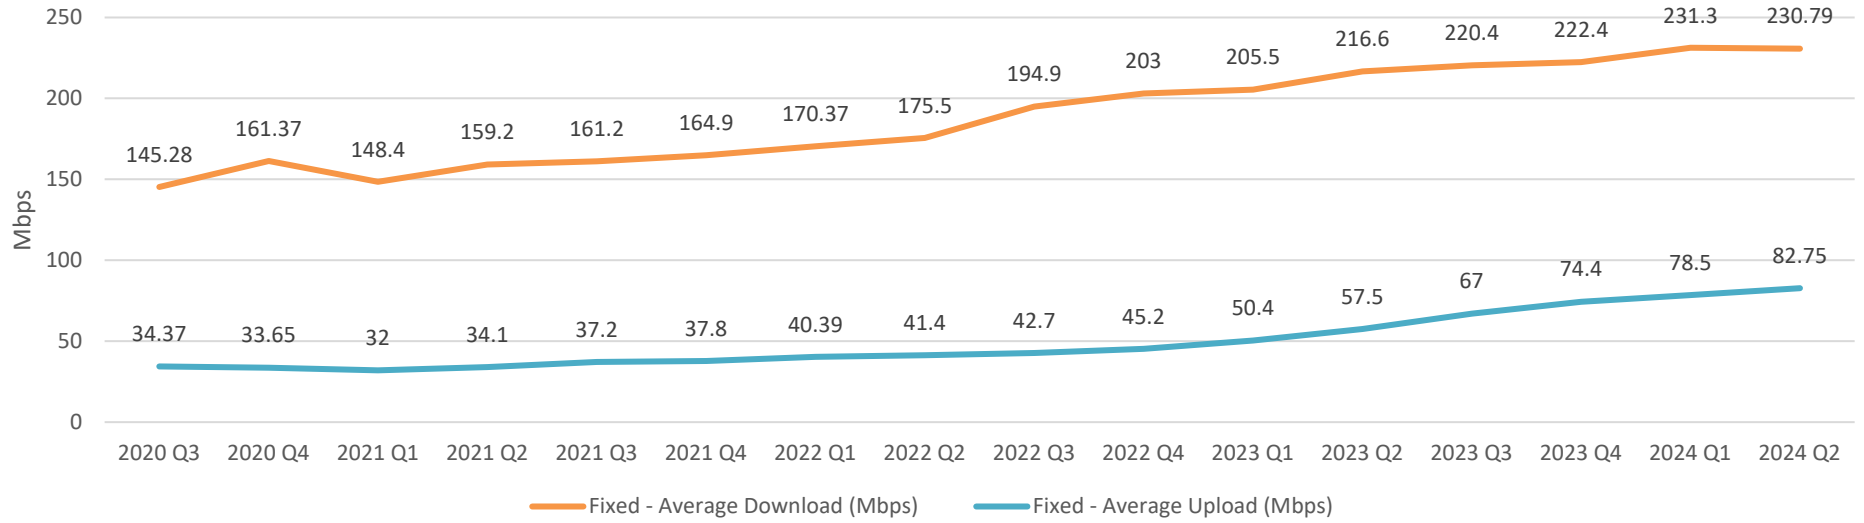

Ookla Open Data for Hawaii 2020 Q3-2024 Q2 Fixed Broadband*

	2020 Q3	2020 Q4	2021 Q1	2021 Q2	2021 Q3	2021 Q4	2022 Q1	2022 Q2	2022 Q3	2022 Q4	2023 Q1	2023 Q2	2023 Q3	2023 Q4	2024 Q1	2024 Q2
Average Download (Mbps)	145.28	161.37	148.4	159.2	161.2	164.9	170.37	175.5	194.9	203	205.5	216.6	220.4	222.4	231.3	230.79
Average Upload (Mbps)	34.37	33.65	32	34.1	37.2	37.8	40.39	41.4	42.7	45.2	50.4	57.5	67	74.4	78.5	82.7
# of Tests Taken	131,927	103,191	121,829	111,014	114,468	111,946	108,136	101,978	92,217	99,609	96,629	87,024	91,876	97,072	92,085	87,255