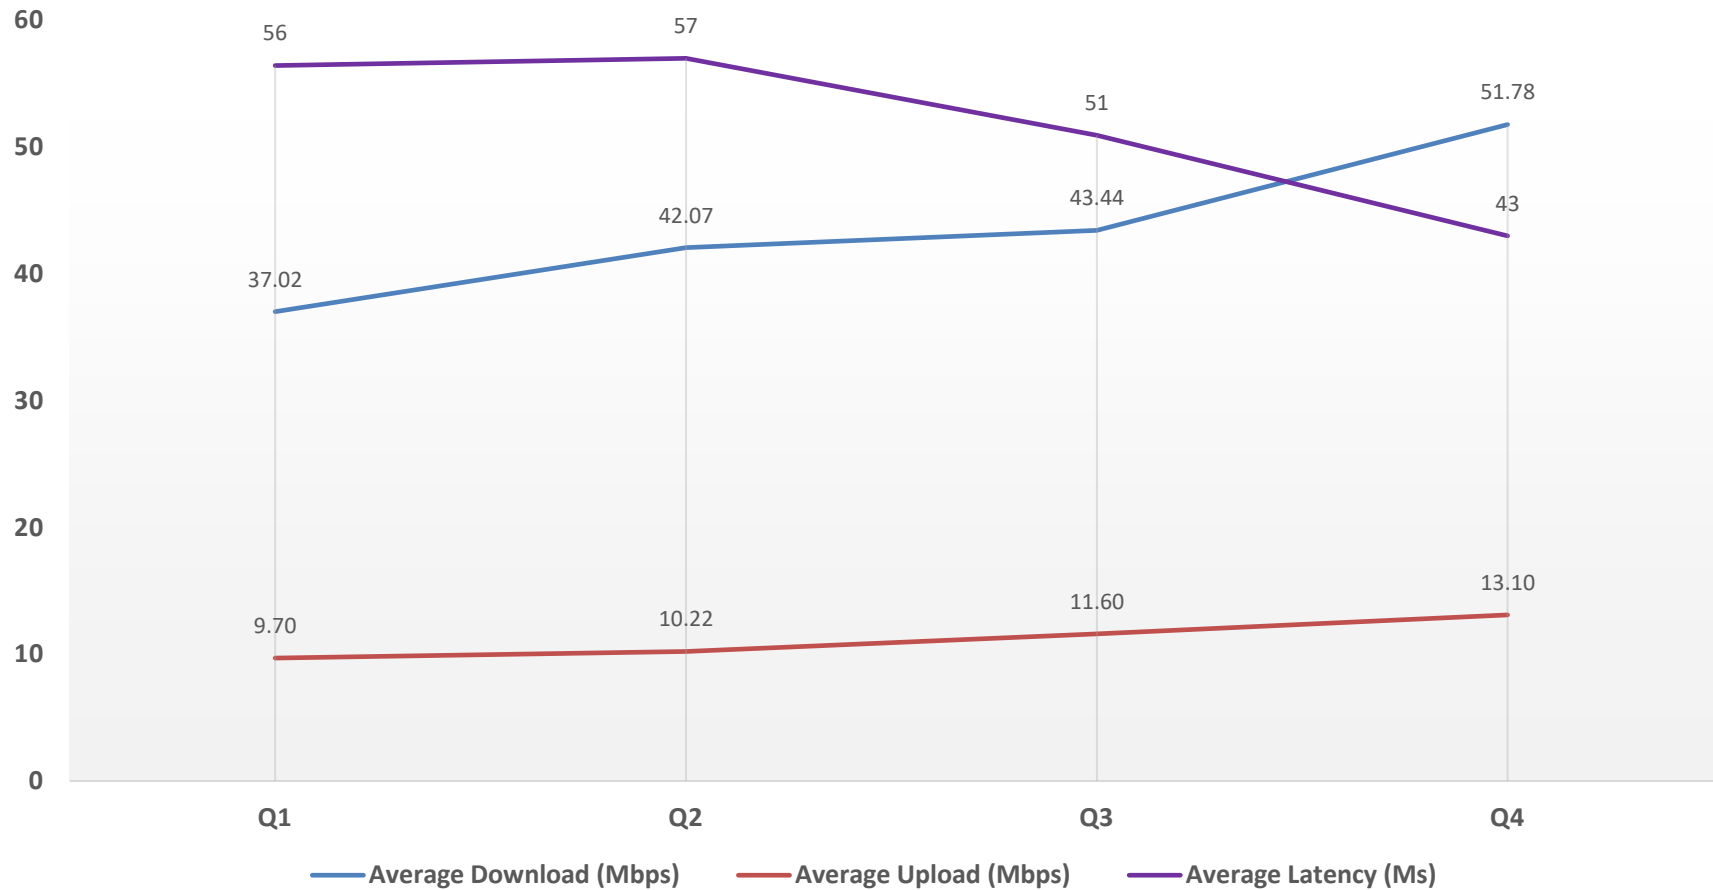

Ookla Open Data for Hawaii Q1 - Q4 2020 Mobile Broadband (Cellular)

	Q1	Q2	Q3	Q4
Average Download (Mbps)	37.02	42.07	43.44	51.78
Average Upload (Mbps)	9.70	10.22	11.60	13.10
Average Latency (Ms)	56	57	51	43
# of Tests Taken	10,021	7,942	10,486	11,637