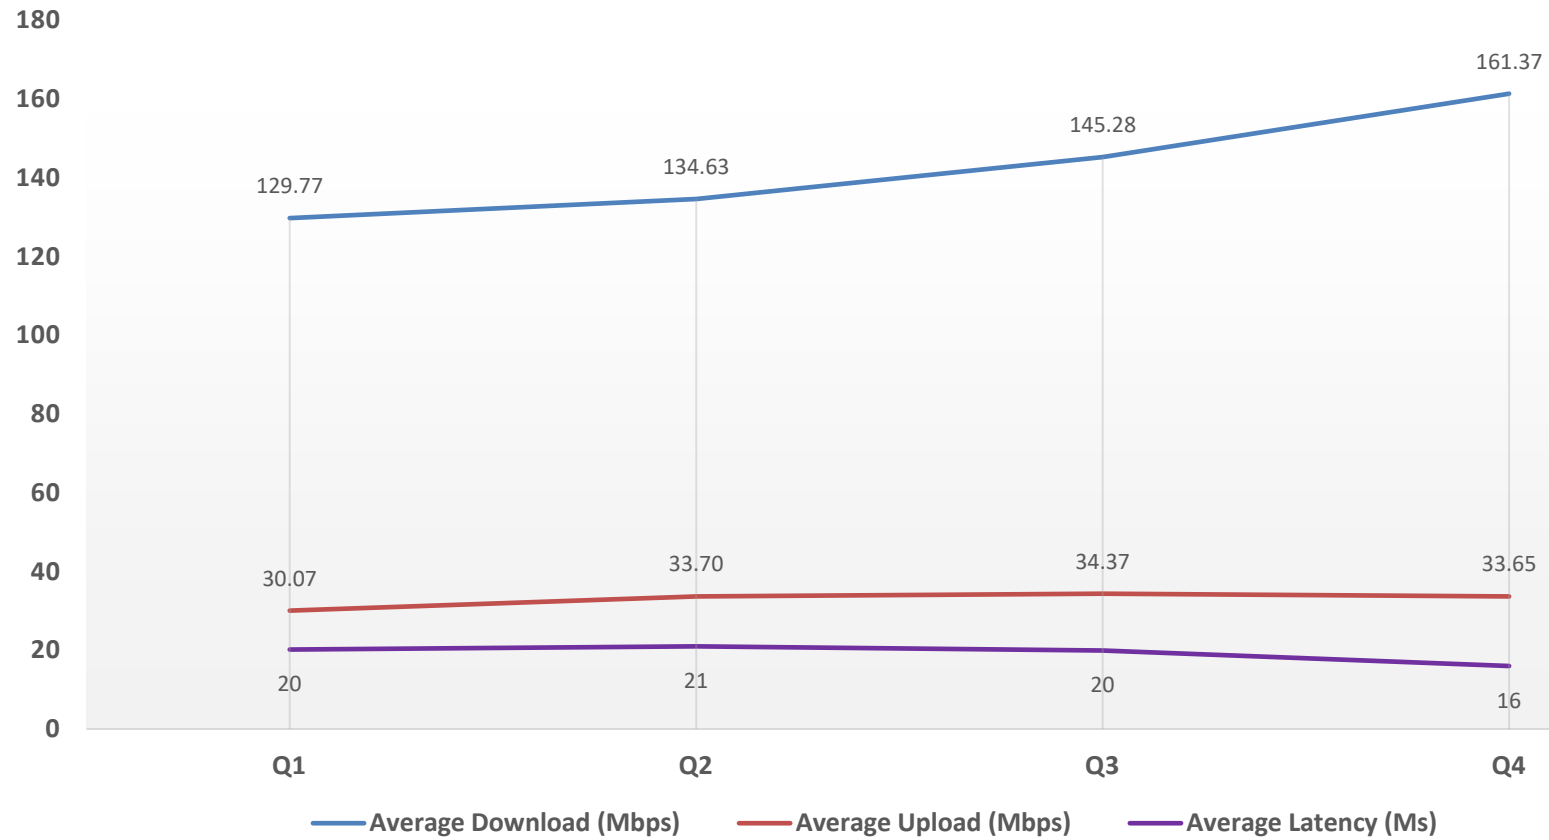

Ookla Open Data for Hawaii Q1 - Q4 2020  
Fixed Broadband\* (Wired and WiFi)

	Q1	Q2	Q3	Q4
<b>Average Download (Mbps)</b>	129.77	134.63	145.28	161.37
<b>Average Upload (Mbps)</b>	30.07	33.70	34.37	33.65
<b>Average Latency (Ms)</b>	20	21	20	16
<b># of Tests Taken</b>	116,590	147,744	131,927	103,191